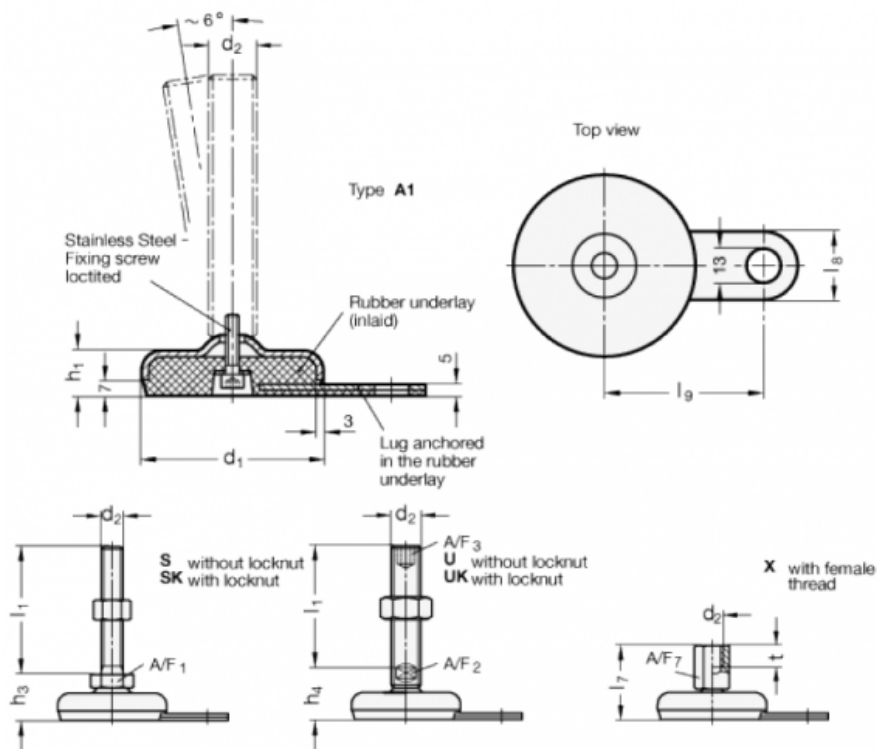

Data Sheet

Article number: 203250M1260A1S

Description: E+G levelling foot

GN 32-50-M12-60-A1-S

Note: S Without nut, External hexagon at the bottom

Measures

A/F1	=	17
d1	=	50
d2	=	M12
h1	=	18
h3	=	26
l1	=	60
l8	=	25
l9	=	45